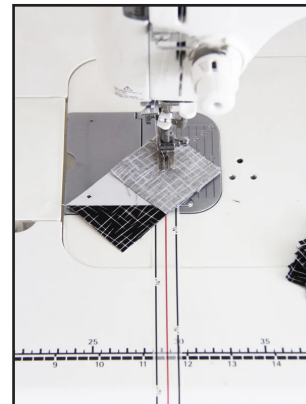

ROTARY BLADES
____ MM

IRON CLEANER

FABRIC MARKER

NICE
STRAIGHT PINS

LITTLE SHARP
SCISSORS

NEUTRAL THREAD
PACK

SMALL TRUE
COLOR LIGHT

HAND LOTION

EXTENDABLE
MAGNET STICK

MISTING BOTTLE

DIAGONAL
SEAM TAPE

SEWING MACHINE
NEEDLES

COLOR CATCHERS

PHONE HOLDER

ZIRKEL PIN HOLDER

COFFEE GIFT CARD